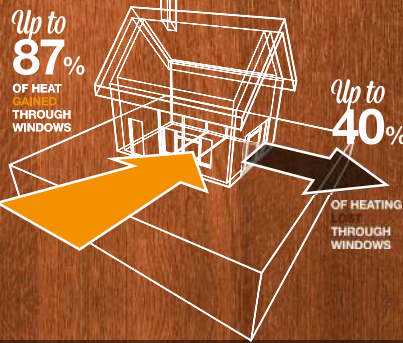

The overtaxing of **AIR CONDITIONERS & HEATING SYSTEMS** are some of the **BIGGEST CONTRIBUTORS TO THESE BILLS**

Insulation is crucial to minimising their usage.

WINDOW COVERINGS PLAY A CRUCIAL ROLE IN THE INSULATION OF A HOME