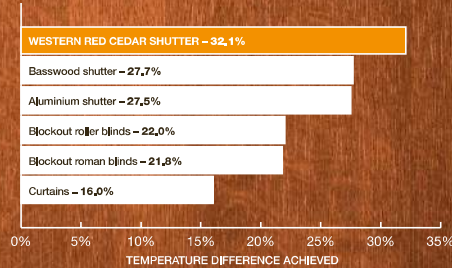

For over 20 years **Open Shutters** have been the first choice of architects and designers in timber shutters.

- THERMAL INSULATION
- ENVIRONMENTAL SUSTAINABILITY
- DESIGN CHOICES
- LIGHT CONTROL AND AIRFLOW
- VALUE AND DESIRABILITY
- BEAUTY

TO FIND OUT MORE VISIT:
WWW.OPENSHUTTERS.COM.AU